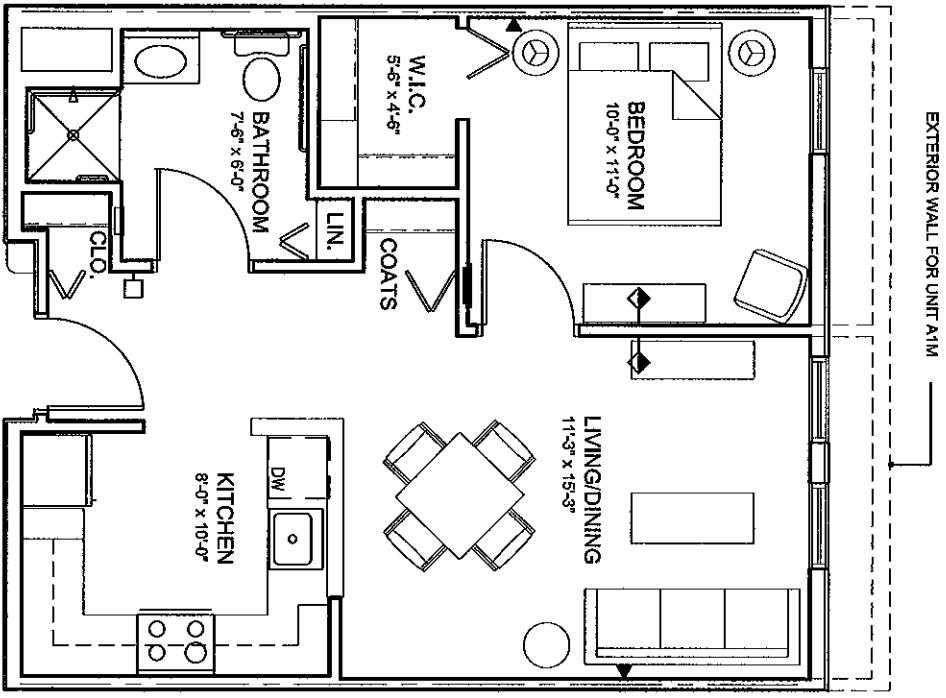

# Village Crossroads I

unit type  
A1 & A1M

One-Bedroom,  
One Bath with Shower  
600sf  
(+33sf at A1m)

January 18, 2013  
All dimensions approximate.  
NOT FOR CONSTRUCTION  
For information only.